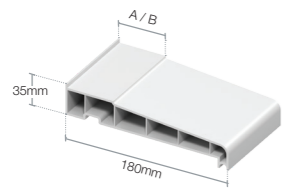

All together better

window finishing trims

CILLS

AC180 (A = 57mm)

AC150 (A = 57mm)

AS85 (A = 57mm)

EWS 118

CR 27P

JTA 135 - 150

JTA 90E

JTA 90i

JT 150

ECA 150 - 180
ECB 150 - 180

A EC 85
B EC 85

Cill reinforcement
UNS 5821P

FINISHING TRIMS

Also available in:

- RA 8080 (80mm x 80mm)
- RA 6060 (60mm x 60mm)
- RA 6535 (65mm x 35mm)
- RA 2525 (25mm x 25mm)