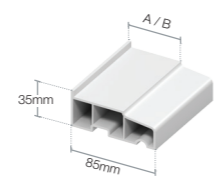

All together better

window finishing trims

CILLS

AC180 (A = 57mm)

AC150 (A = 57mm)

AS85 (A = 57mm)

EWS 118

CR 27P

JTA 135 - 150

JTA 90E

JTA 90i

JT 150

ECA 150 - 180
ECB 150 - 180

A EC 85
B EC 85

Cill reinforcement
UNS 5821P

FINISHING TRIMS

Also available in:

- RA 8080 (80mm x 80mm)
- RA 6060 (60mm x 60mm)
- RA 6535 (65mm x 35mm)
- RA 2525 (25mm x 25mm)