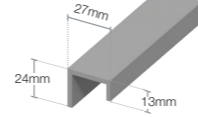

All together better

window finishing trims

CILLS

AC180 (A = 57mm)

AC150 (A = 57mm)

AS85 (A = 57mm)

EWS 118

CR 27P

JTA 135 - 150

JTA 90E

JTA 90i

JT 150

ECA 150 - 180
ECB 150 - 180

A EC 85
B EC 85

Cill reinforcement
UNS 5821P

FINISHING TRIMS

Also available in:

- RA 8080 (80mm x 80mm)
- RA 6060 (60mm x 60mm)
- RA 6535 (65mm x 35mm)
- RA 2525 (25mm x 25mm)