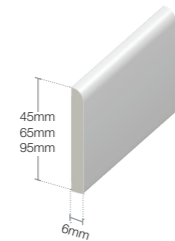

PF 45, 65
and 95