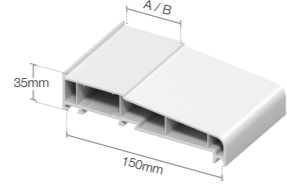

All together better

window finishing trims

CILLS

AC180 (A = 57mm)

AC150 (A = 57mm)

AS85 (A = 57mm)

EWS 118

CR 27P

JTA 135 - 150

JTA 90E

JTA 90i

JT 150

ECA 150 - 180
ECB 150 - 180

A EC 85
B EC 85

Cill reinforcement
UNS 5821P

FINISHING TRIMS

Also available in:

- RA 8080 (80mm x 80mm)
- RA 6060 (60mm x 60mm)
- RA 6535 (65mm x 35mm)
- RA 2525 (25mm x 25mm)