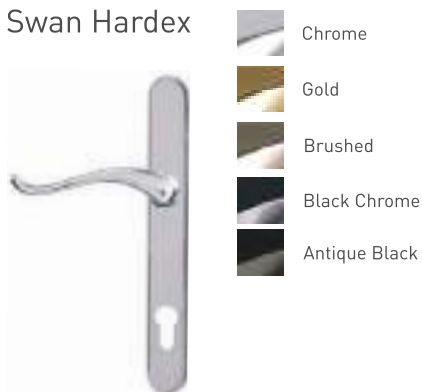

 Brushed

Letterplate (Opens inwards)

 Brushed

The Classical Range

Bullring Knocker

 Chrome

 Gold

 Antique Black

Lever / Lever inline handle

 Chrome

 Gold

 Antique Black

Pull Knob

 Chrome

 Gold

 Antique Black

Letterplate (opens inwards)

 Chrome

 Gold

 Antique Black

Butt Hinge

Hinges

Our new slimline, PAS 24 tested, face fixed flag hinge is sleek and modern. Available for open in doors only.

Handles

A large range of premium quality handles to complement our doors. Available with a choice of a standard lever or one of the three exclusive options across the whole range of finishes.

Swan Hardex

Lever Hardex