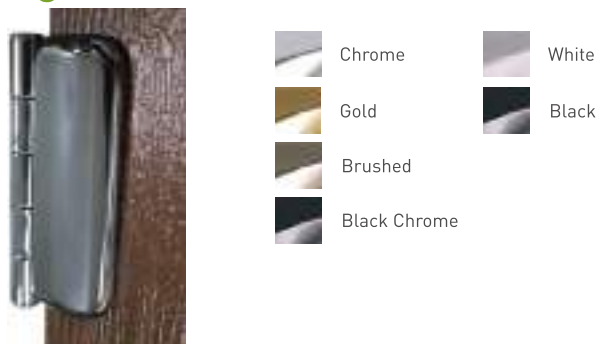

 Brushed

Letterplate (Opens inwards)

 Brushed

The Classical Range

Bullring Knocker

 Chrome

 Gold

 Antique Black

Lever / Lever inline handle

 Chrome

 Gold

 Antique Black

Pull Knob

 Chrome

 Gold

 Antique Black

Letterplate (opens inwards)

 Chrome

 Gold

 Antique Black

Butt Hinge

Hinges

Our new slimline, PAS 24 tested, face fixed flag hinge is sleek and modern. Available for open in doors only.

Handles

A large range of premium quality handles to complement our doors. Available with a choice of a standard lever or one of the three exclusive options across the whole range of finishes.

Swan Hardex

Lever Hardex