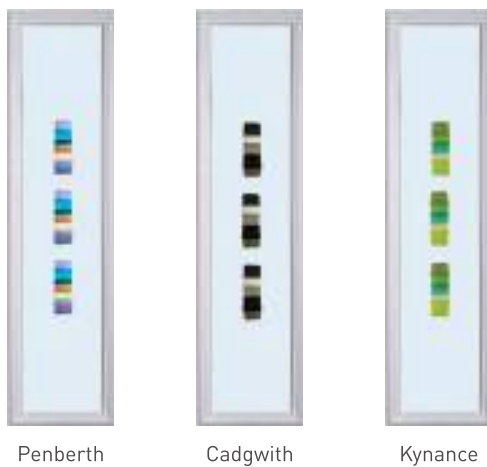

EDGE BANDING COLOURS

White as standard, brown on Rosewood / Walnut, Anthracite Grey on Schwarzbraun, Black, and Anthracite Grey when coloured both sides, caramel on Golden Oak and Irish Oak when coloured both sides. For all other dual colour combination white edge band is use.

Amazing Glazing

A fine selection of beautiful glass to perfectly complement your choice of door. Whether modern or traditional you will find a glass style to really make your door stand out.

Jo Downs

HANDMADE GLASS

Solidor[®]
EXCLUSIVE

Jo Downs is one of the world's most respected fused glass designers. Working from her Cornwall studio, Jo's work draws inspiration from the beautiful coastal landscape while her advanced fusion techniques allow for the creation of abstract designs of great individuality and depth.

Hand crafted, each piece of glass is unique, turning the door to your home into a stunning work of art.

Solidor
EXCLUSIVE

Artistic Glass

Inspired by classical artistic styles, such as art deco, minimalism, and the impressionist movement, The Modernist Range of glass is unique to Solidor.