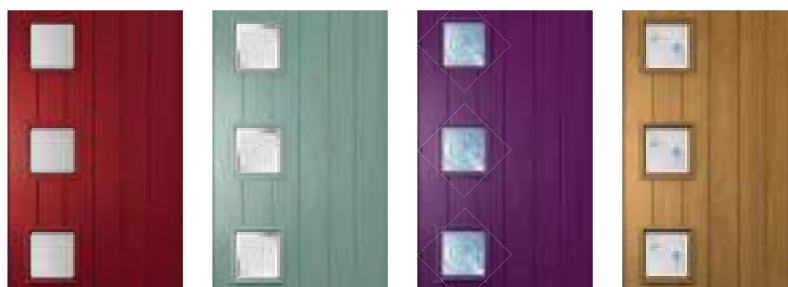

Stippolyte

London Etch
Border

Bullseye

Potomac

Midnight Grey	Rich Aubergine	Irish Oak	Peacock Blue	French Grey	Chartwell Green	Lavender	Cobalt Blue	Walnut	Duck Egg Blue	Twilight Grey	Painswick
Tangerine	Schwarzbraun	Anthracite Grey	Golden Oak	Black	Ruby Red	White	Cream	Rosewood	Foiled White	Green	Blue