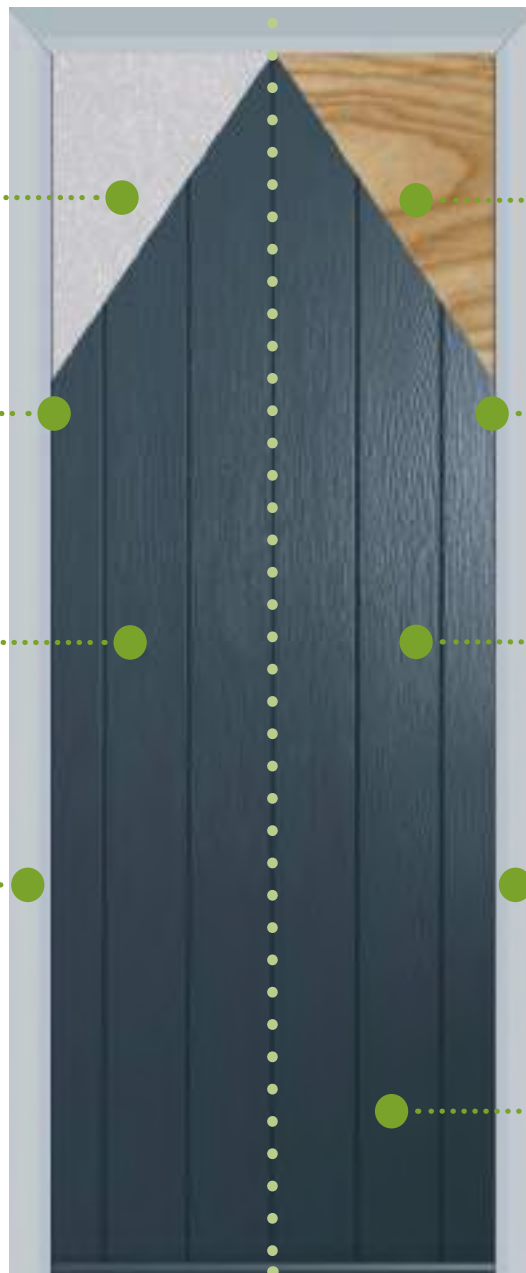

You can rest assured that with our door construction, coupled with our unique, reinforced door frame and Secured by Design locking systems, your home will be as safe as can be when you choose Solidor.

A typical foam filled door construction

Solidor's unique solid timber construction

40mm Foam Filled Centre performs thermally, but because this is a foam fill it is neither solid, nor secure.

Visible Edge Banding as a result you will often see a different coloured line running the length of the door.

Gel Coated GRP Outer Skin may offer protection but can be easily cut through. Also, because every door is a white blank that is surface painted they show scratches very easily.

3 Chamber Profile which use valuable steel or aluminium reinforcements. Also, you should check if they are lead free.

44mm Solid Timber Core (48mm including skin) that is thermally efficient and extremely secure.

Hidden Edge Banding so the front of your door remains a solid, glorious slab of colour.

'Through' Colour ABS Skins made from the same durable plastic as Lego®. Also, because the entire skin is made of a solid colour, any scratches are practically hidden.

Lead Free, 5 Chamber Profile which uses 100% recycled reinforcing. Generally, the more chambers that a profile uses, the stronger and more thermally efficient they are.

Wood Grain Effect Skin that gives all of the aesthetics of timber, but without the time consuming maintenance.

To see our security test video visit www.solidor.co.uk/tv