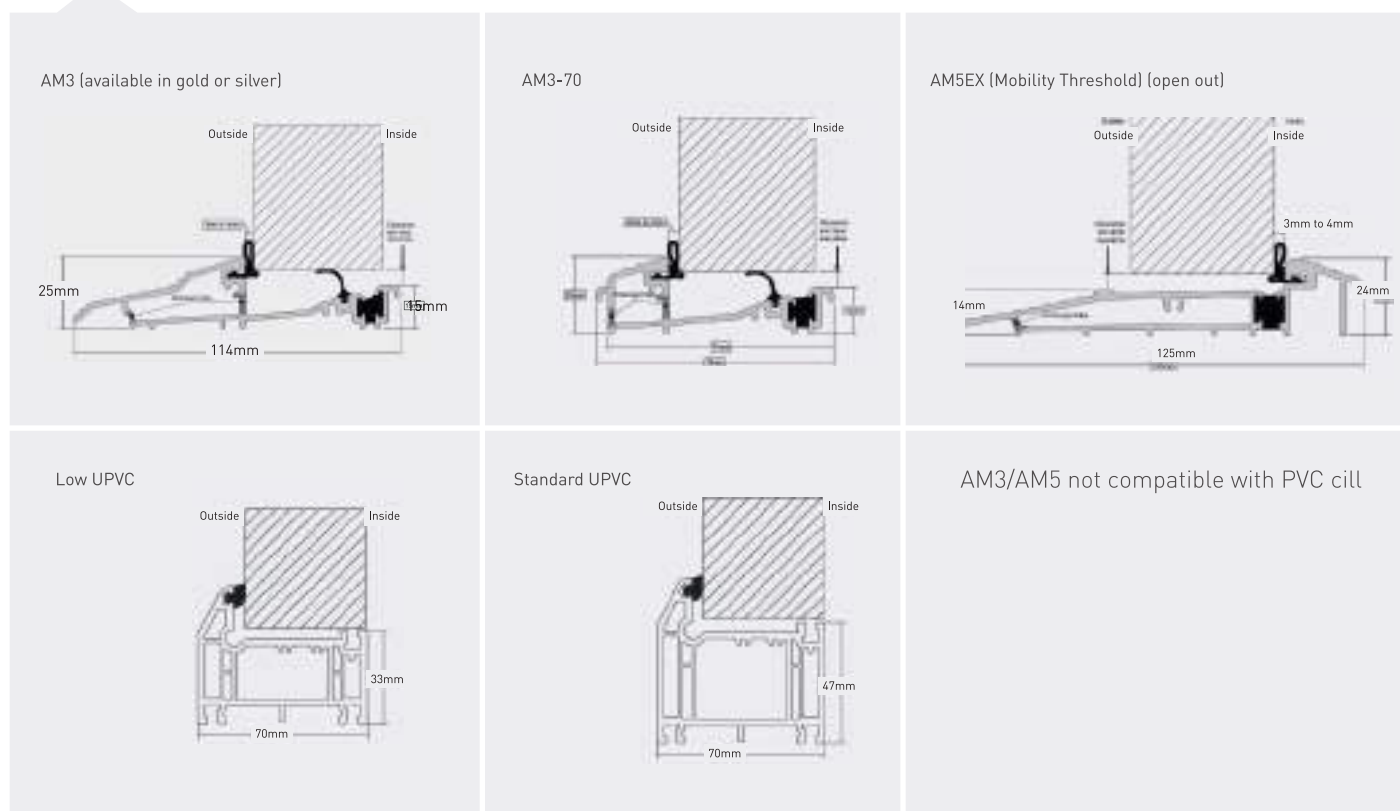

Thresholds

To allow for every circumstance we offer the largest range of door thresholds. The AM3 and AM5EX aluminium threshold are both Part 'M' compliant within the latest Building Regulations for easy access.