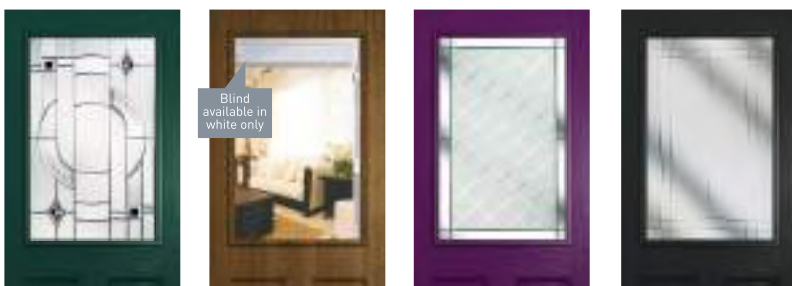

Modena

Integrated Blind

Brillante

Linear

See the full range of glass options in our dedicated glass brochure at www.solidor.co.uk