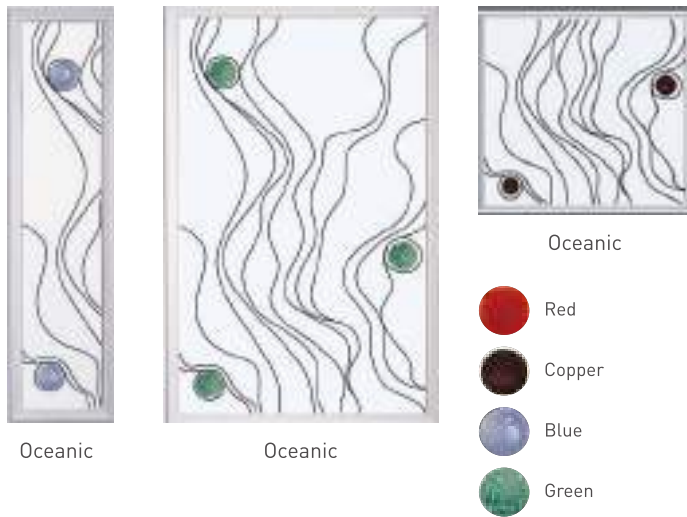

The stunning Cornish landscape that inspires Jo's work