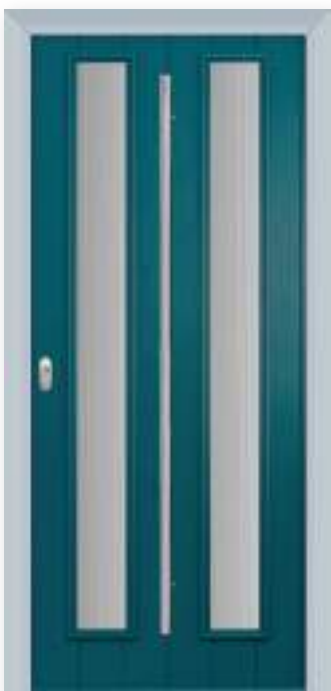

Venice

Colour - Peacock Blue
Handle - ES3 1800mm