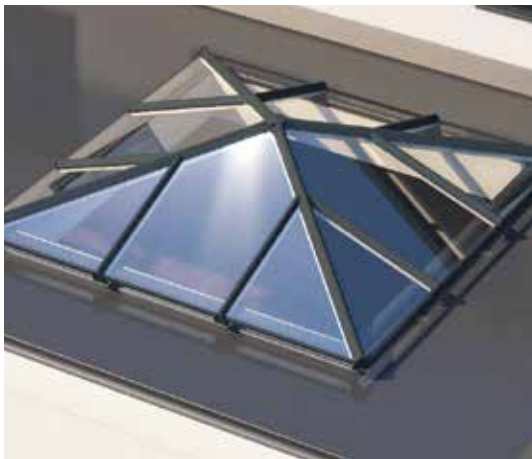

Give your flat roof a makeover

Let there be light

Give flat roofs a makeover with Skypod – the ideal way to brighten up uninspiring interior

Skypod Acute
in Anthracite Grey
with White interior

A photograph of a bright, modern interior space. The ceiling features a large, multi-paned skylight with a white frame, through which a blue sky with white clouds is visible. Below the skylight, a white ledge or beam runs across the room. In the foreground, a large window with a white frame looks out onto a lush green landscape with trees and a garden. The room's walls are a light, neutral color, and the overall atmosphere is bright and airy.

Flood your home
with natural light

Living spaces with wow factor

Imagine creating a stylish new living space that's flooded with natural light. Imagine an inspiring contemporary design feature that will not only enhance your lifestyle but add value to your home too. Some would call it the 'wow' factor. We call it Skypod – an innovative pitched skylight range that's been created for today's style-conscious homeowner.

◀ Skypod Lantern Roof
in White

SKYPOD

Styles to suit every home

A Skypod to suit you

Skypod is available in a wide range of sizes, so you can create a lantern roof that complements the individuality of your home. Skypod is suitable for a wide range of projects such as flat-roofed extensions, orangeries, new builds, kitchen-diners and garage conversions.

Skypod^{SQ}
Up to 2.75m x 2.75m

skypod^{SQ}
Up to 1.5m x 1.5m

skypod
Fixed 20° pitch

skypod^{ACUTE} *
Fixed 30° pitch

* Skypod Acute 30° pitch is available in both standard Skypod and Skypod Square lantern roof formats. Not available on Skypod Black Edition.