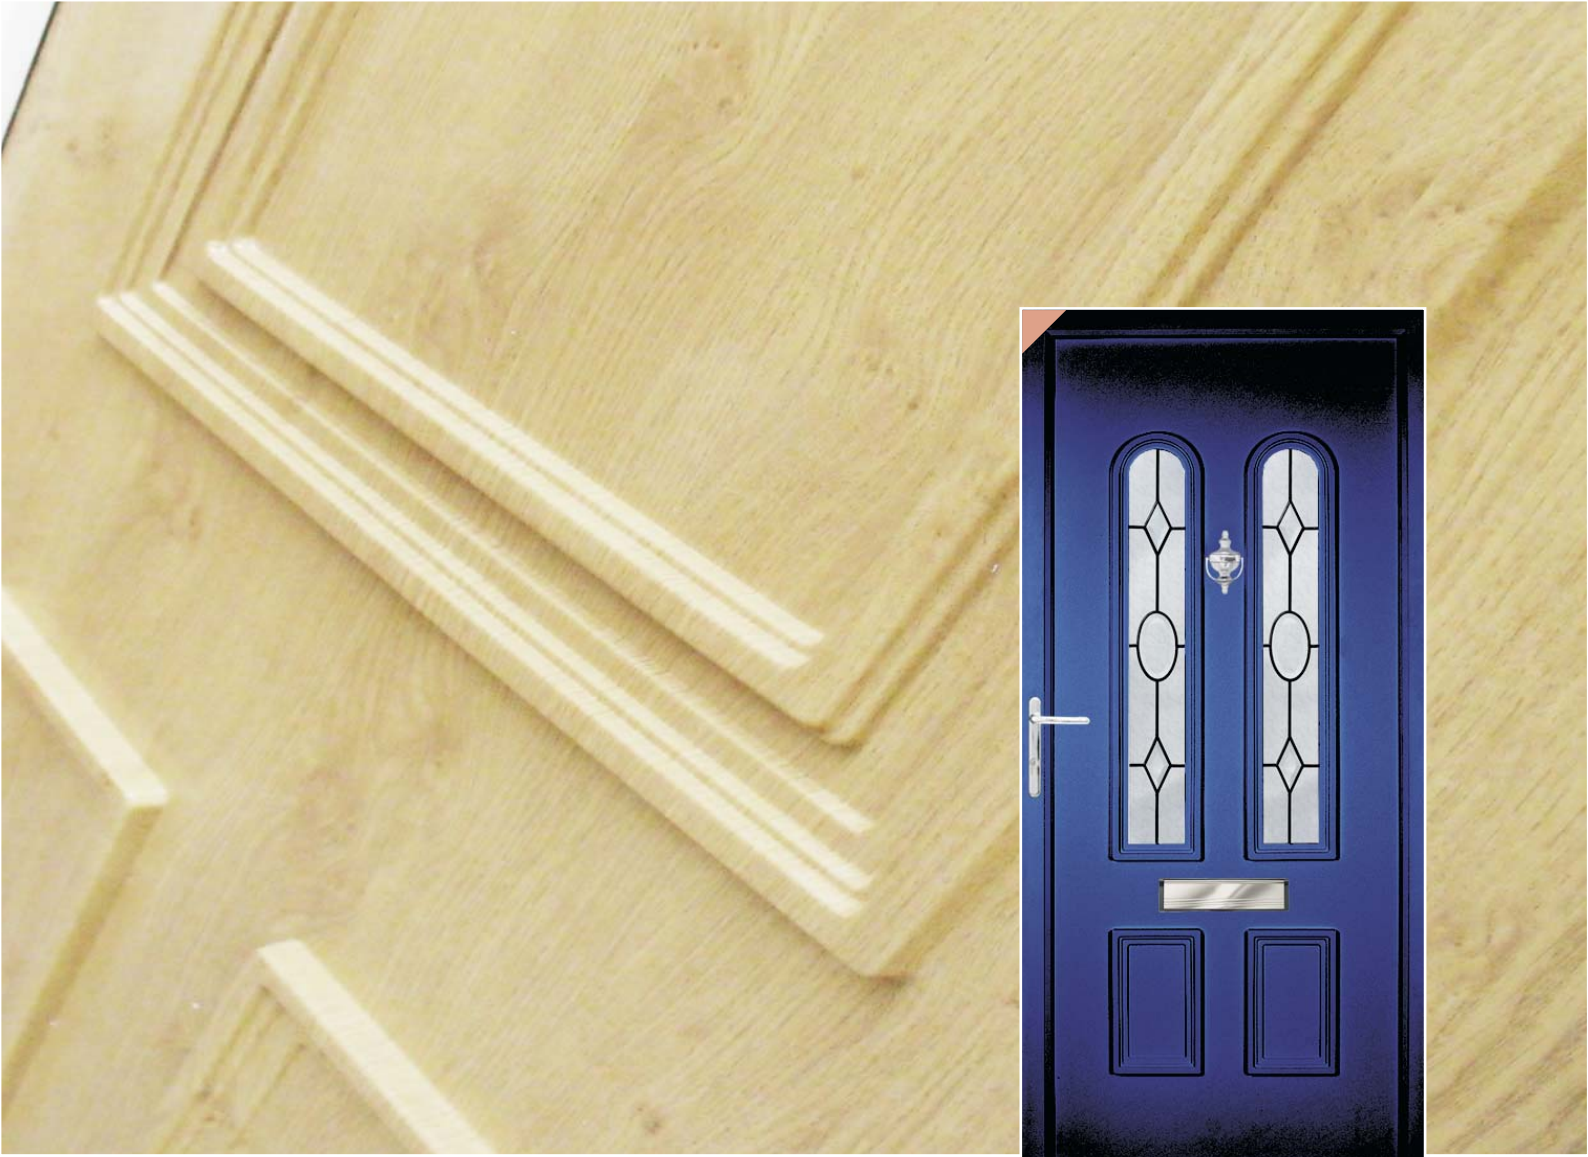

Protected by CoolSkin

CoolSkin is a PVC sheet laminated to a decorative heat reflective foil, which has been designed and manufactured specifically for PVC door panel manufacture, such as our own at Nice Door Panels. It is easily vacuum formed, does not have any moisture problems, nor fail at high temperatures and matches the vast majority of all PVCu door and window profiles in the UK.

The special heat reflective sheet minimises the amount of infra-red heat absorbed from the sun thereby reducing the amount of heat passing through to the base, helping eliminating warping, bowing and cracking. The base alone will withstand an extra 20 degrees Celsius, compared to other standard PVC sheets on the market. So it's important to ask for Nice Door Panels by name.

- Superior scratch resistance
- Superior abrasion resistance
- Superior thickness
- Minimised heat absorption (NIR activity)
- Highly Weatherable
- Embossed finish
- Retention of embossing
- Exact match to window and door frame
- BBA accreditation
- Specified under BS ISO EN manufacturing controls
- External independent auditing

All COOLSKIN sheets are Lead and CFC free, and produced from 100% virgin PVC with no added rework.

COOLSKIN
HEAT REFLECTIVE DOOR SKIN TECHNOLOGY