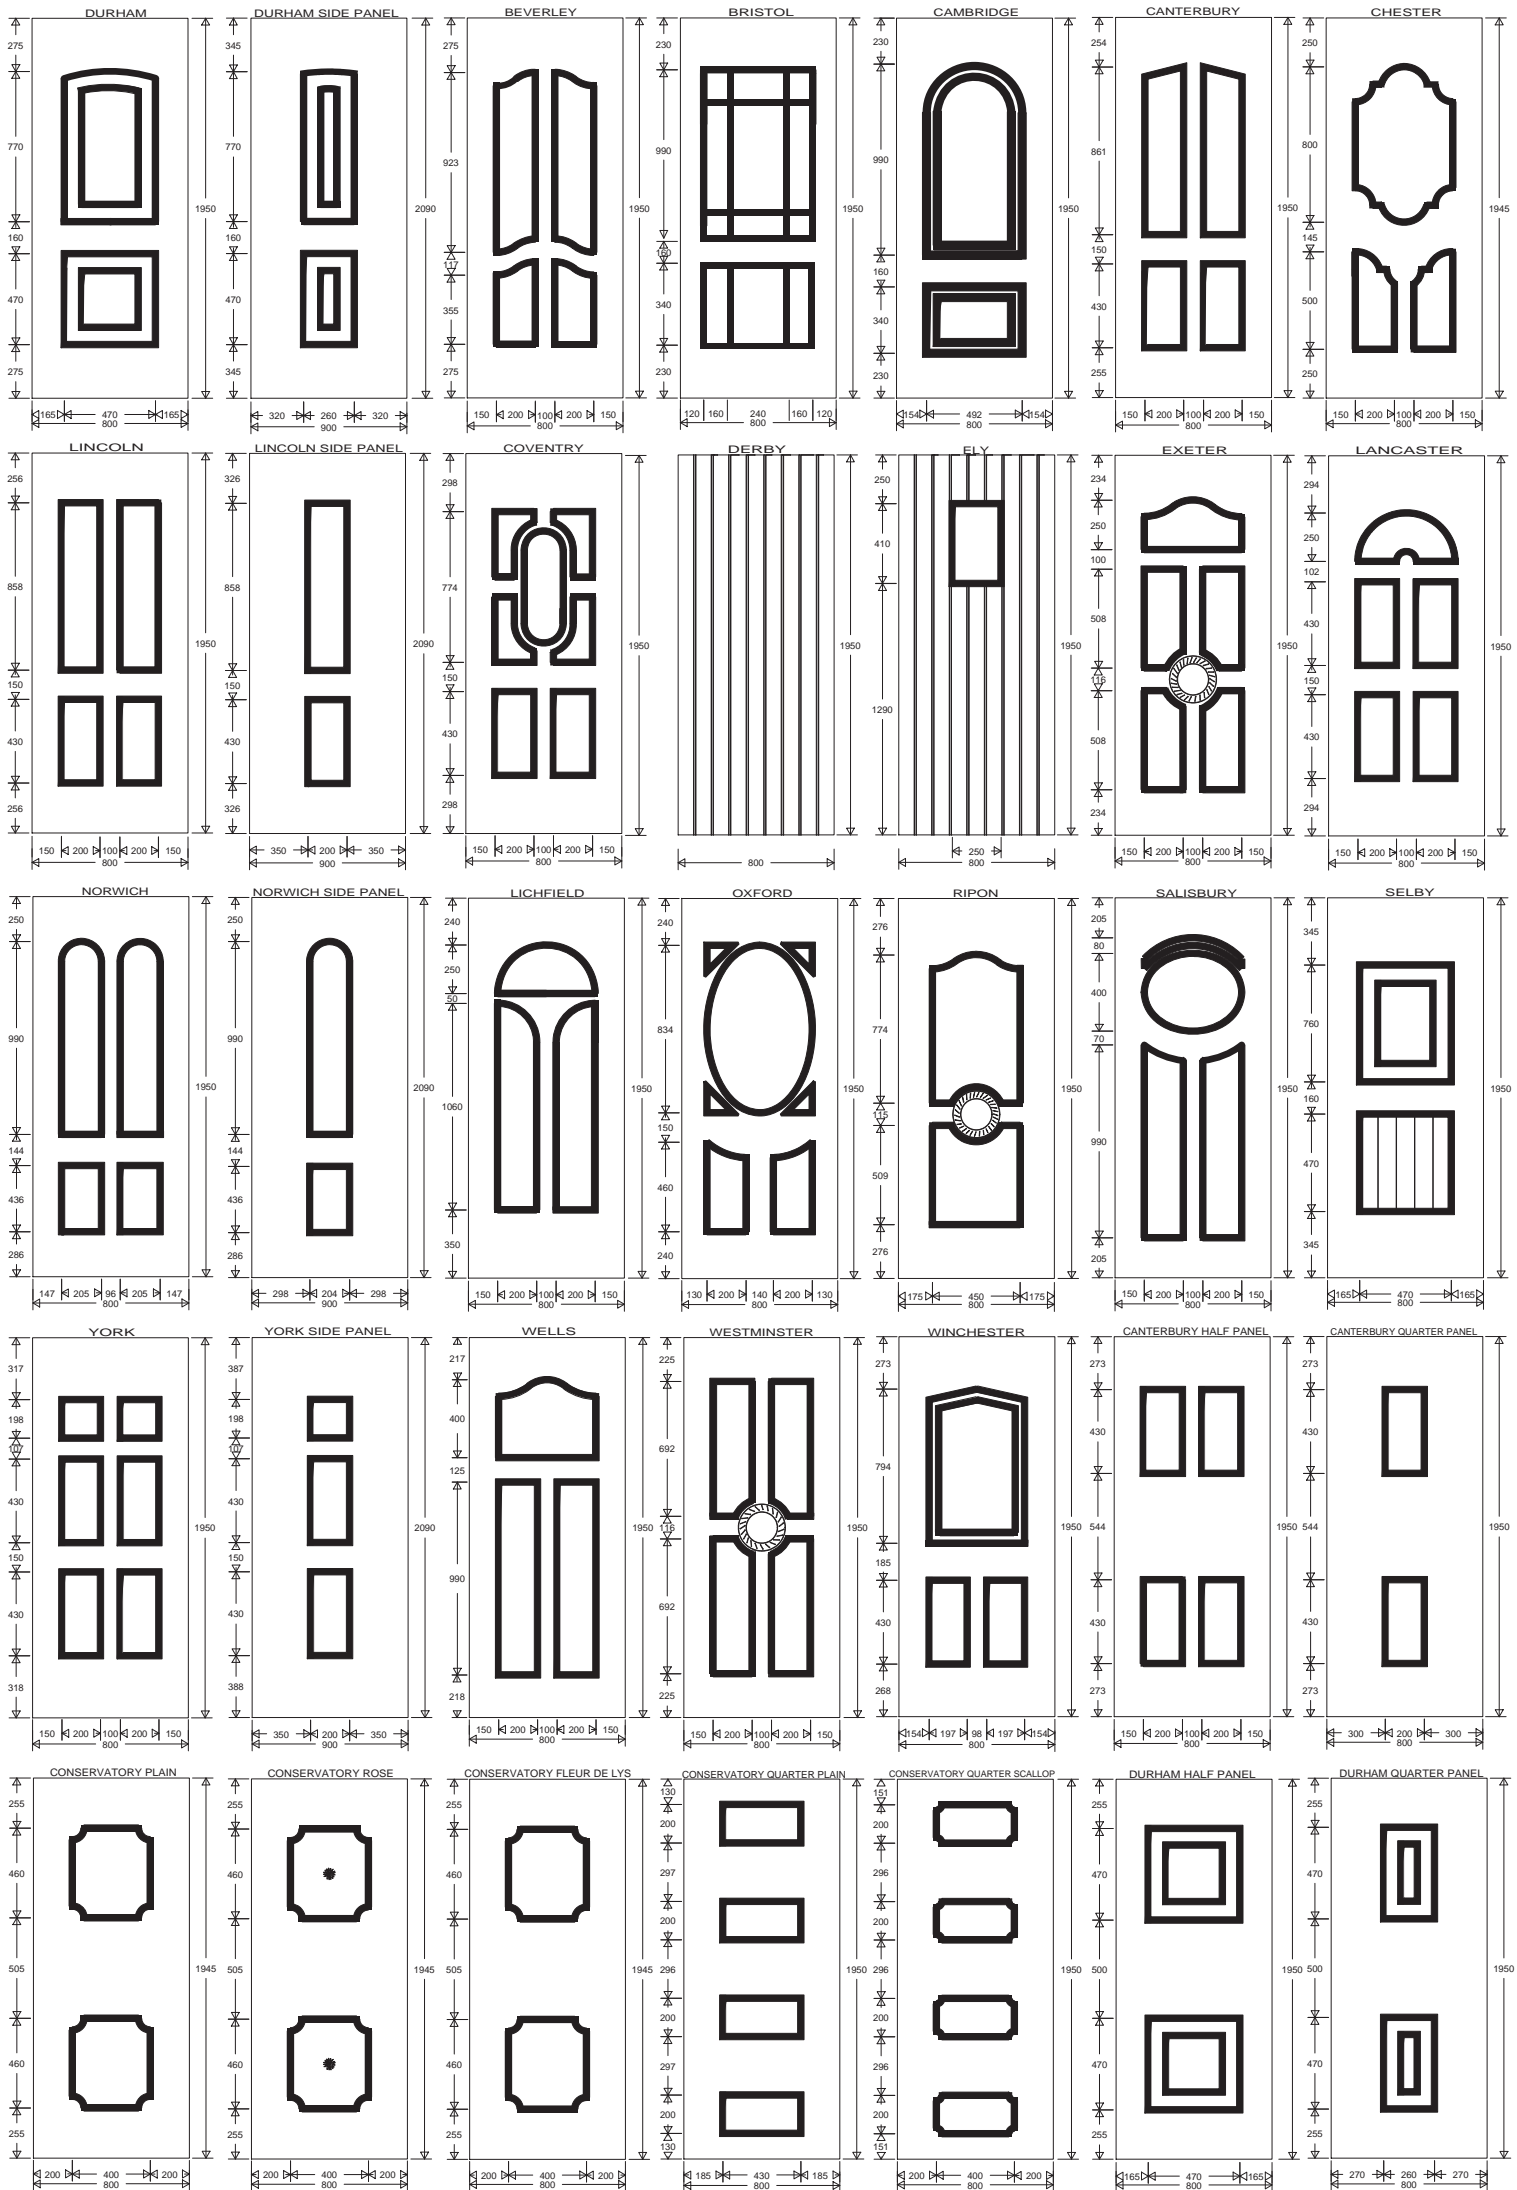

Gold Letterplate

White Letterplate

Chrome Letterplate

Black Letterplate

Due to our continuous policy of development we reserve the right to change specifications without notice.
Due to modern printing methods we cannot guarantee the accuracy of the colour reproduction shown in this brochure.