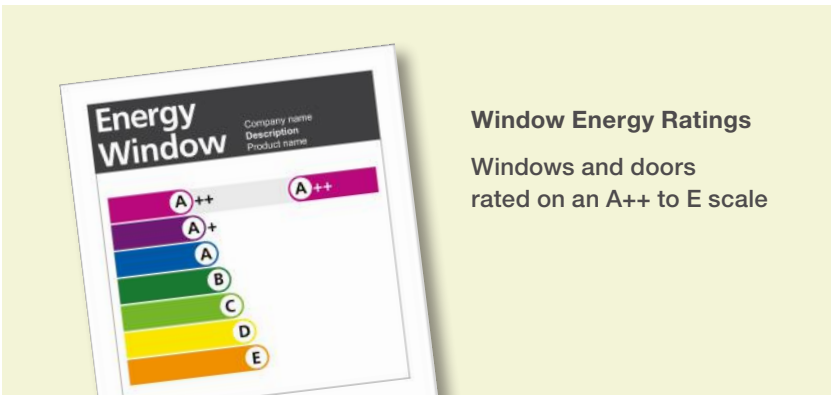

Window Energy Ratings

Windows and doors rated on an A++ to E scale

A+

a positive contribution

Any windows or door with a WER of 'A' or higher makes a positive energy contribution to your home