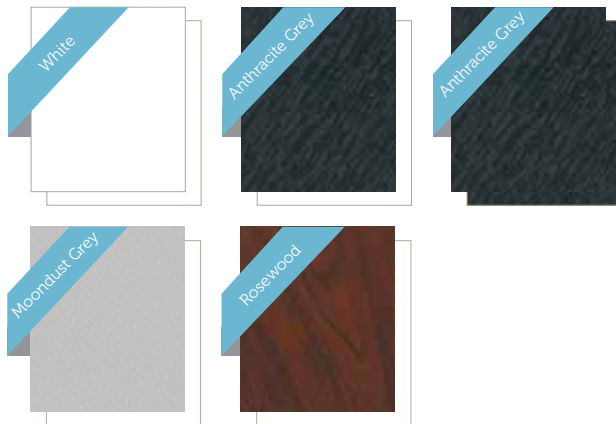

Skypod features white internal finishes as standard, to maximise the light and airy feel

Let in the light...

Imagine creating a stylish new living space that's flooded with natural light. Imagine an inspiring contemporary design feature for flat roofs that will not only enhance your home, but save you money too. Some would call it the 'wow' factor. We call it Skypod™: an innovative skylight that's been created for today's style-conscious homeowner.

Frame colours

*White internal frame as supplied as standard. Anthracite Grey internal frame also available.

Glass colours

*Supplied with 1.2u value glazing as standard. 1.0u value available as an upgrade cost.