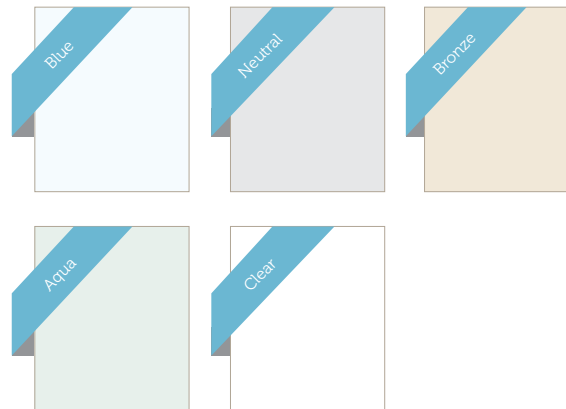

Skypod features white internal finishes as standard, to maximise the light and airy feel

Let in the light...

Imagine creating a stylish new living space that's flooded with natural light. Imagine an inspiring contemporary design feature for flat roofs that will not only enhance your home, but save you money too. Some would call it the 'wow' factor. We call it Skypod™: an innovative skylight that's been created for today's style-conscious homeowner.

Frame colours

*White internal frame as supplied as standard. Anthracite Grey internal frame also available.

Glass colours

*Supplied with 1.2u value glazing as standard. 1.0u value available as an upgrade cost.