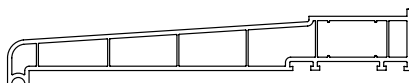

CILLS

225mm cill
AC 225