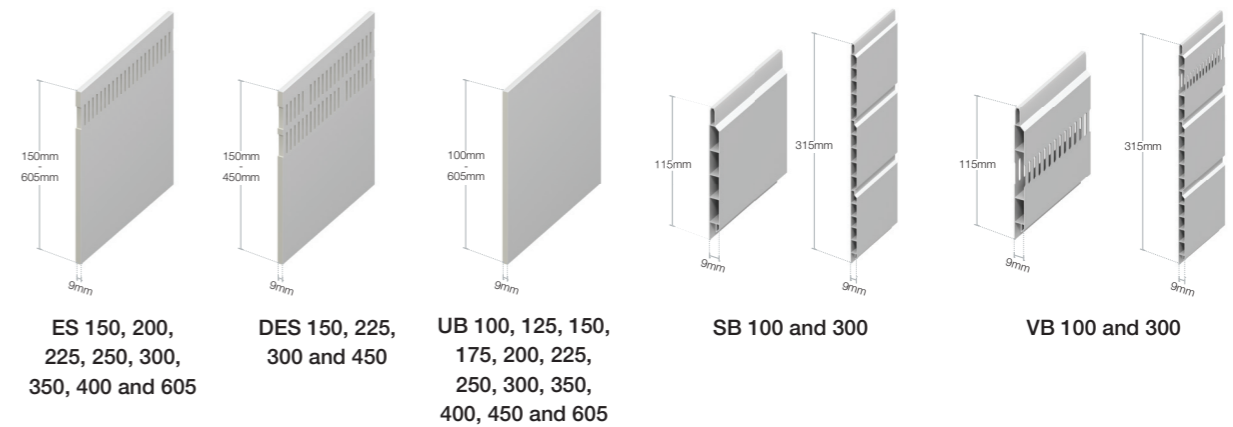

FASCIA & CAPPING BOARDS

SOFFIT BOARDS

FINISHING TRIMS

ROOFLINE ACCESSORIES

CLADDING TRIMS

ROOFLINE FIXINGS

For the full product range, including window cills, accessories and window finishing trims, please refer to the Eurocell Building Plastics Specifier Guide