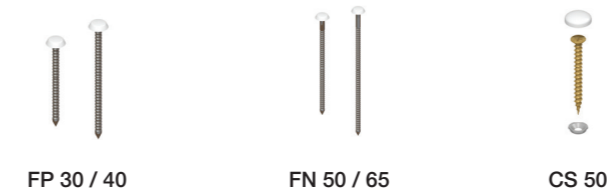

FASCIA & CAPPING BOARDS

SOFFIT BOARDS

FINISHING TRIMS

ROOFLINE ACCESSORIES

CLADDING TRIMS

ROOFLINE FIXINGS

For the full product range, including window cills, accessories and window finishing trims, please refer to the Eurocell Building Plastics Specifier Guide