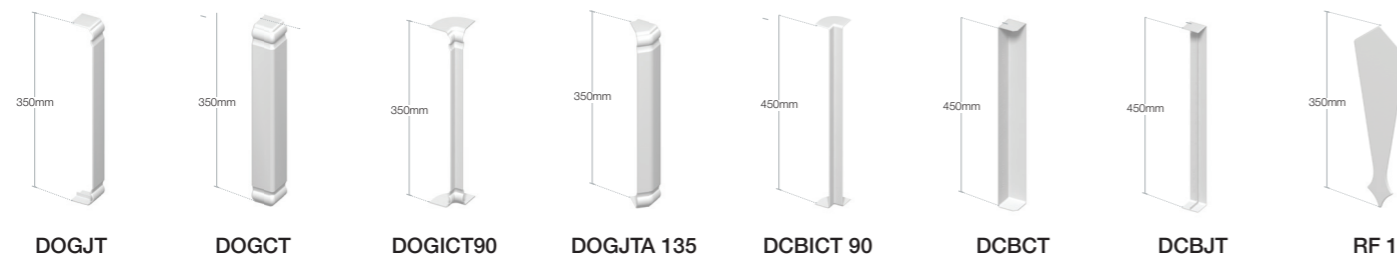

FASCIA & CAPPING BOARDS

SOFFIT BOARDS

FINISHING TRIMS

ROOFLINE ACCESSORIES

CLADDING TRIMS

ROOFLINE FIXINGS

For the full product range, including window cills, accessories and window finishing trims, please refer to the Eurocell Building Plastics Specifier Guide