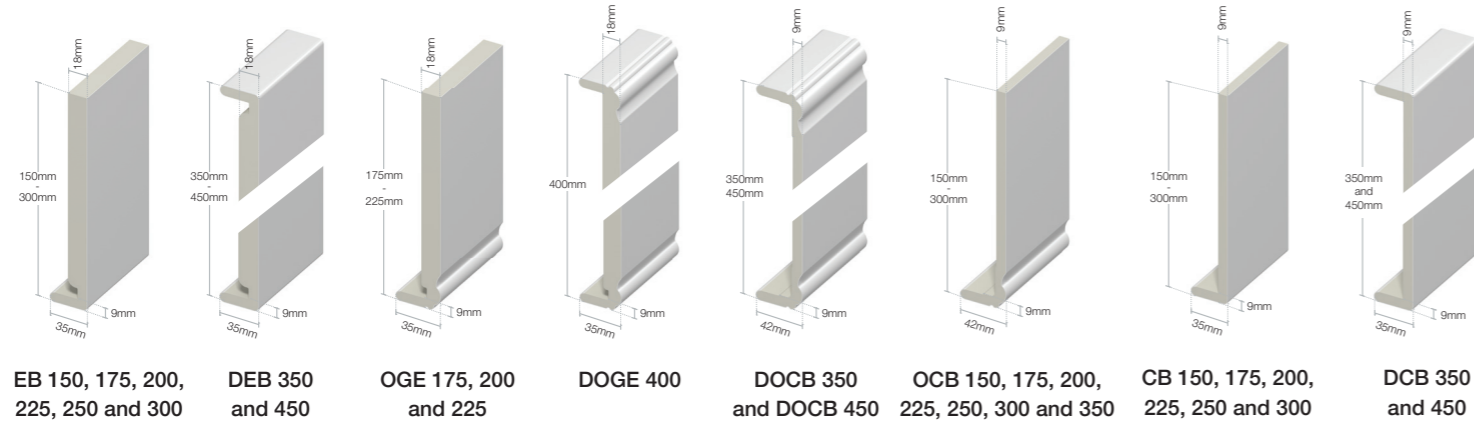

FASCIA & CAPPING BOARDS

SOFFIT BOARDS

FINISHING TRIMS

ROOFLINE ACCESSORIES

CLADDING TRIMS

ROOFLINE FIXINGS

For the full product range, including window cills, accessories and window finishing trims, please refer to the Eurocell Building Plastics Specifier Guide