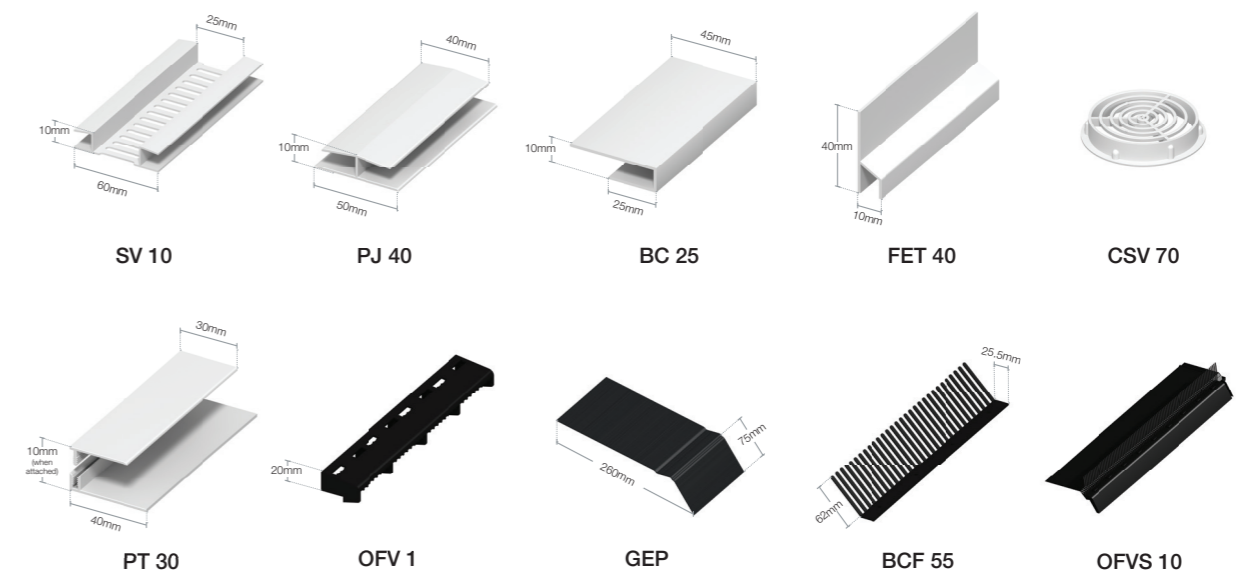

FASCIA & CAPPING BOARDS

SOFFIT BOARDS

FINISHING TRIMS

ROOFLINE ACCESSORIES

CLADDING TRIMS

ROOFLINE FIXINGS

For the full product range, including window cills, accessories and window finishing trims, please refer to the Eurocell Building Plastics Specifier Guide