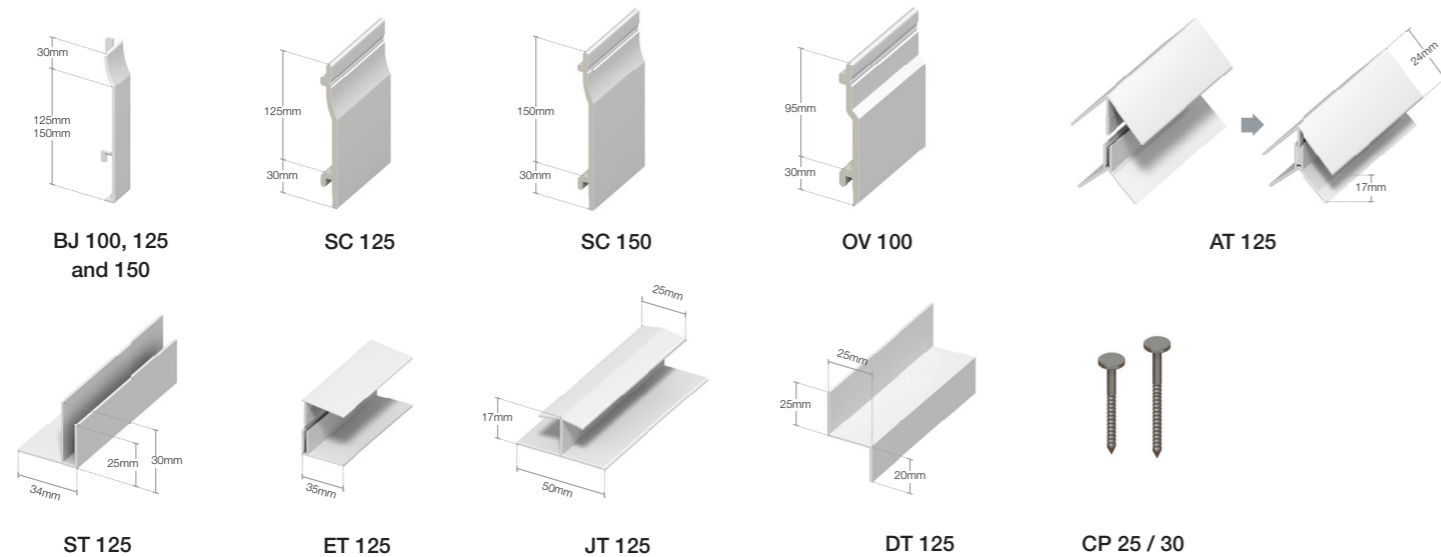

FASCIA & CAPPING BOARDS

SOFFIT BOARDS

FINISHING TRIMS

ROOFLINE ACCESSORIES

CLADDING TRIMS

ROOFLINE FIXINGS

For the full product range, including window cills, accessories and window finishing trims, please refer to the Eurocell Building Plastics Specifier Guide